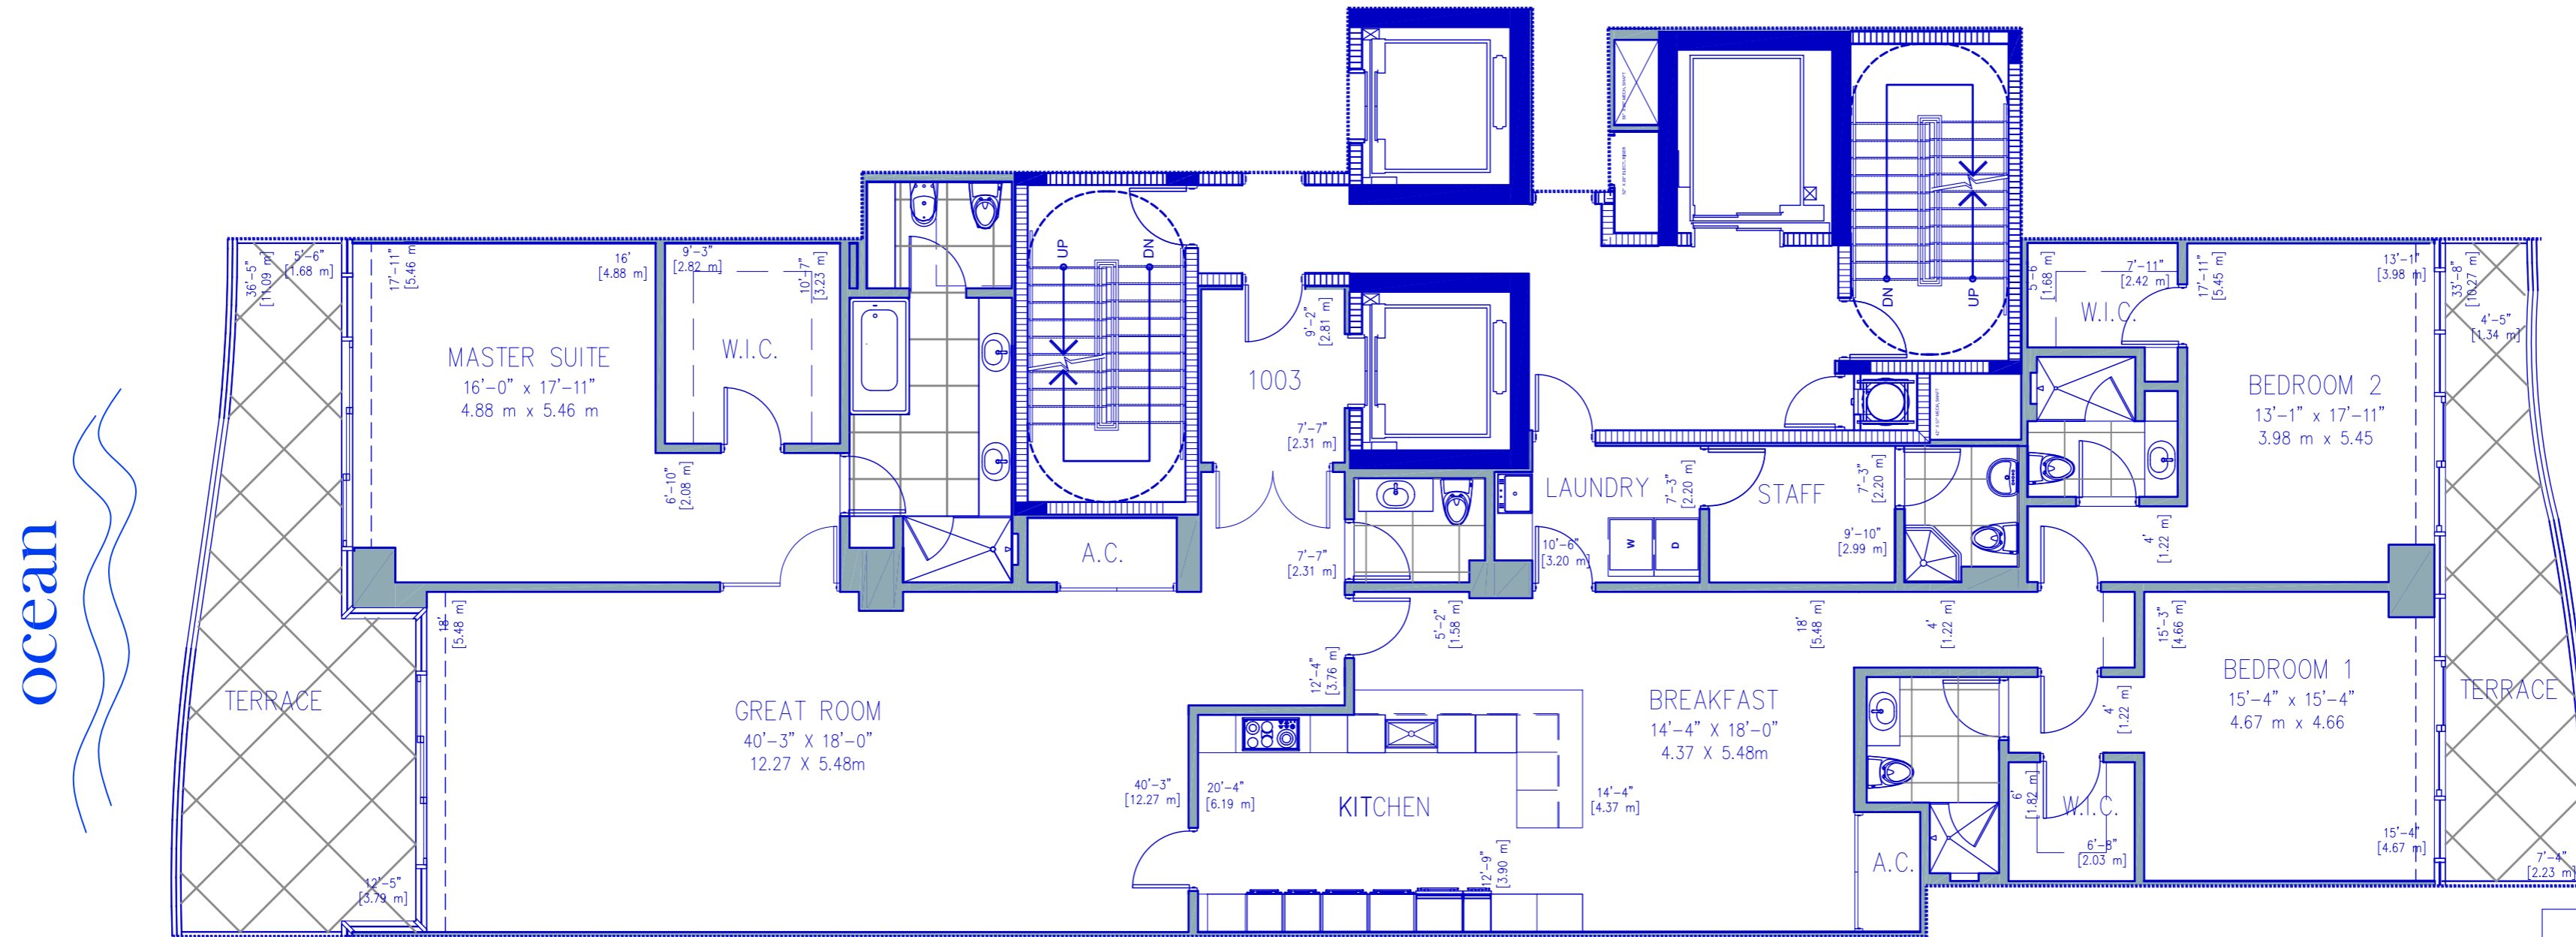

1003

RESIDENCE

ocean

ocean

RESIDENCE	3,429.00 sq. ft.	318.56 sq. mt.
TERRACE	558.00 sq. ft.	51.84 sq. mt.
Total:	3,987.00 sq. ft.	370.40 sq. mt.

CHATEAU
OCEAN RESIDENCES